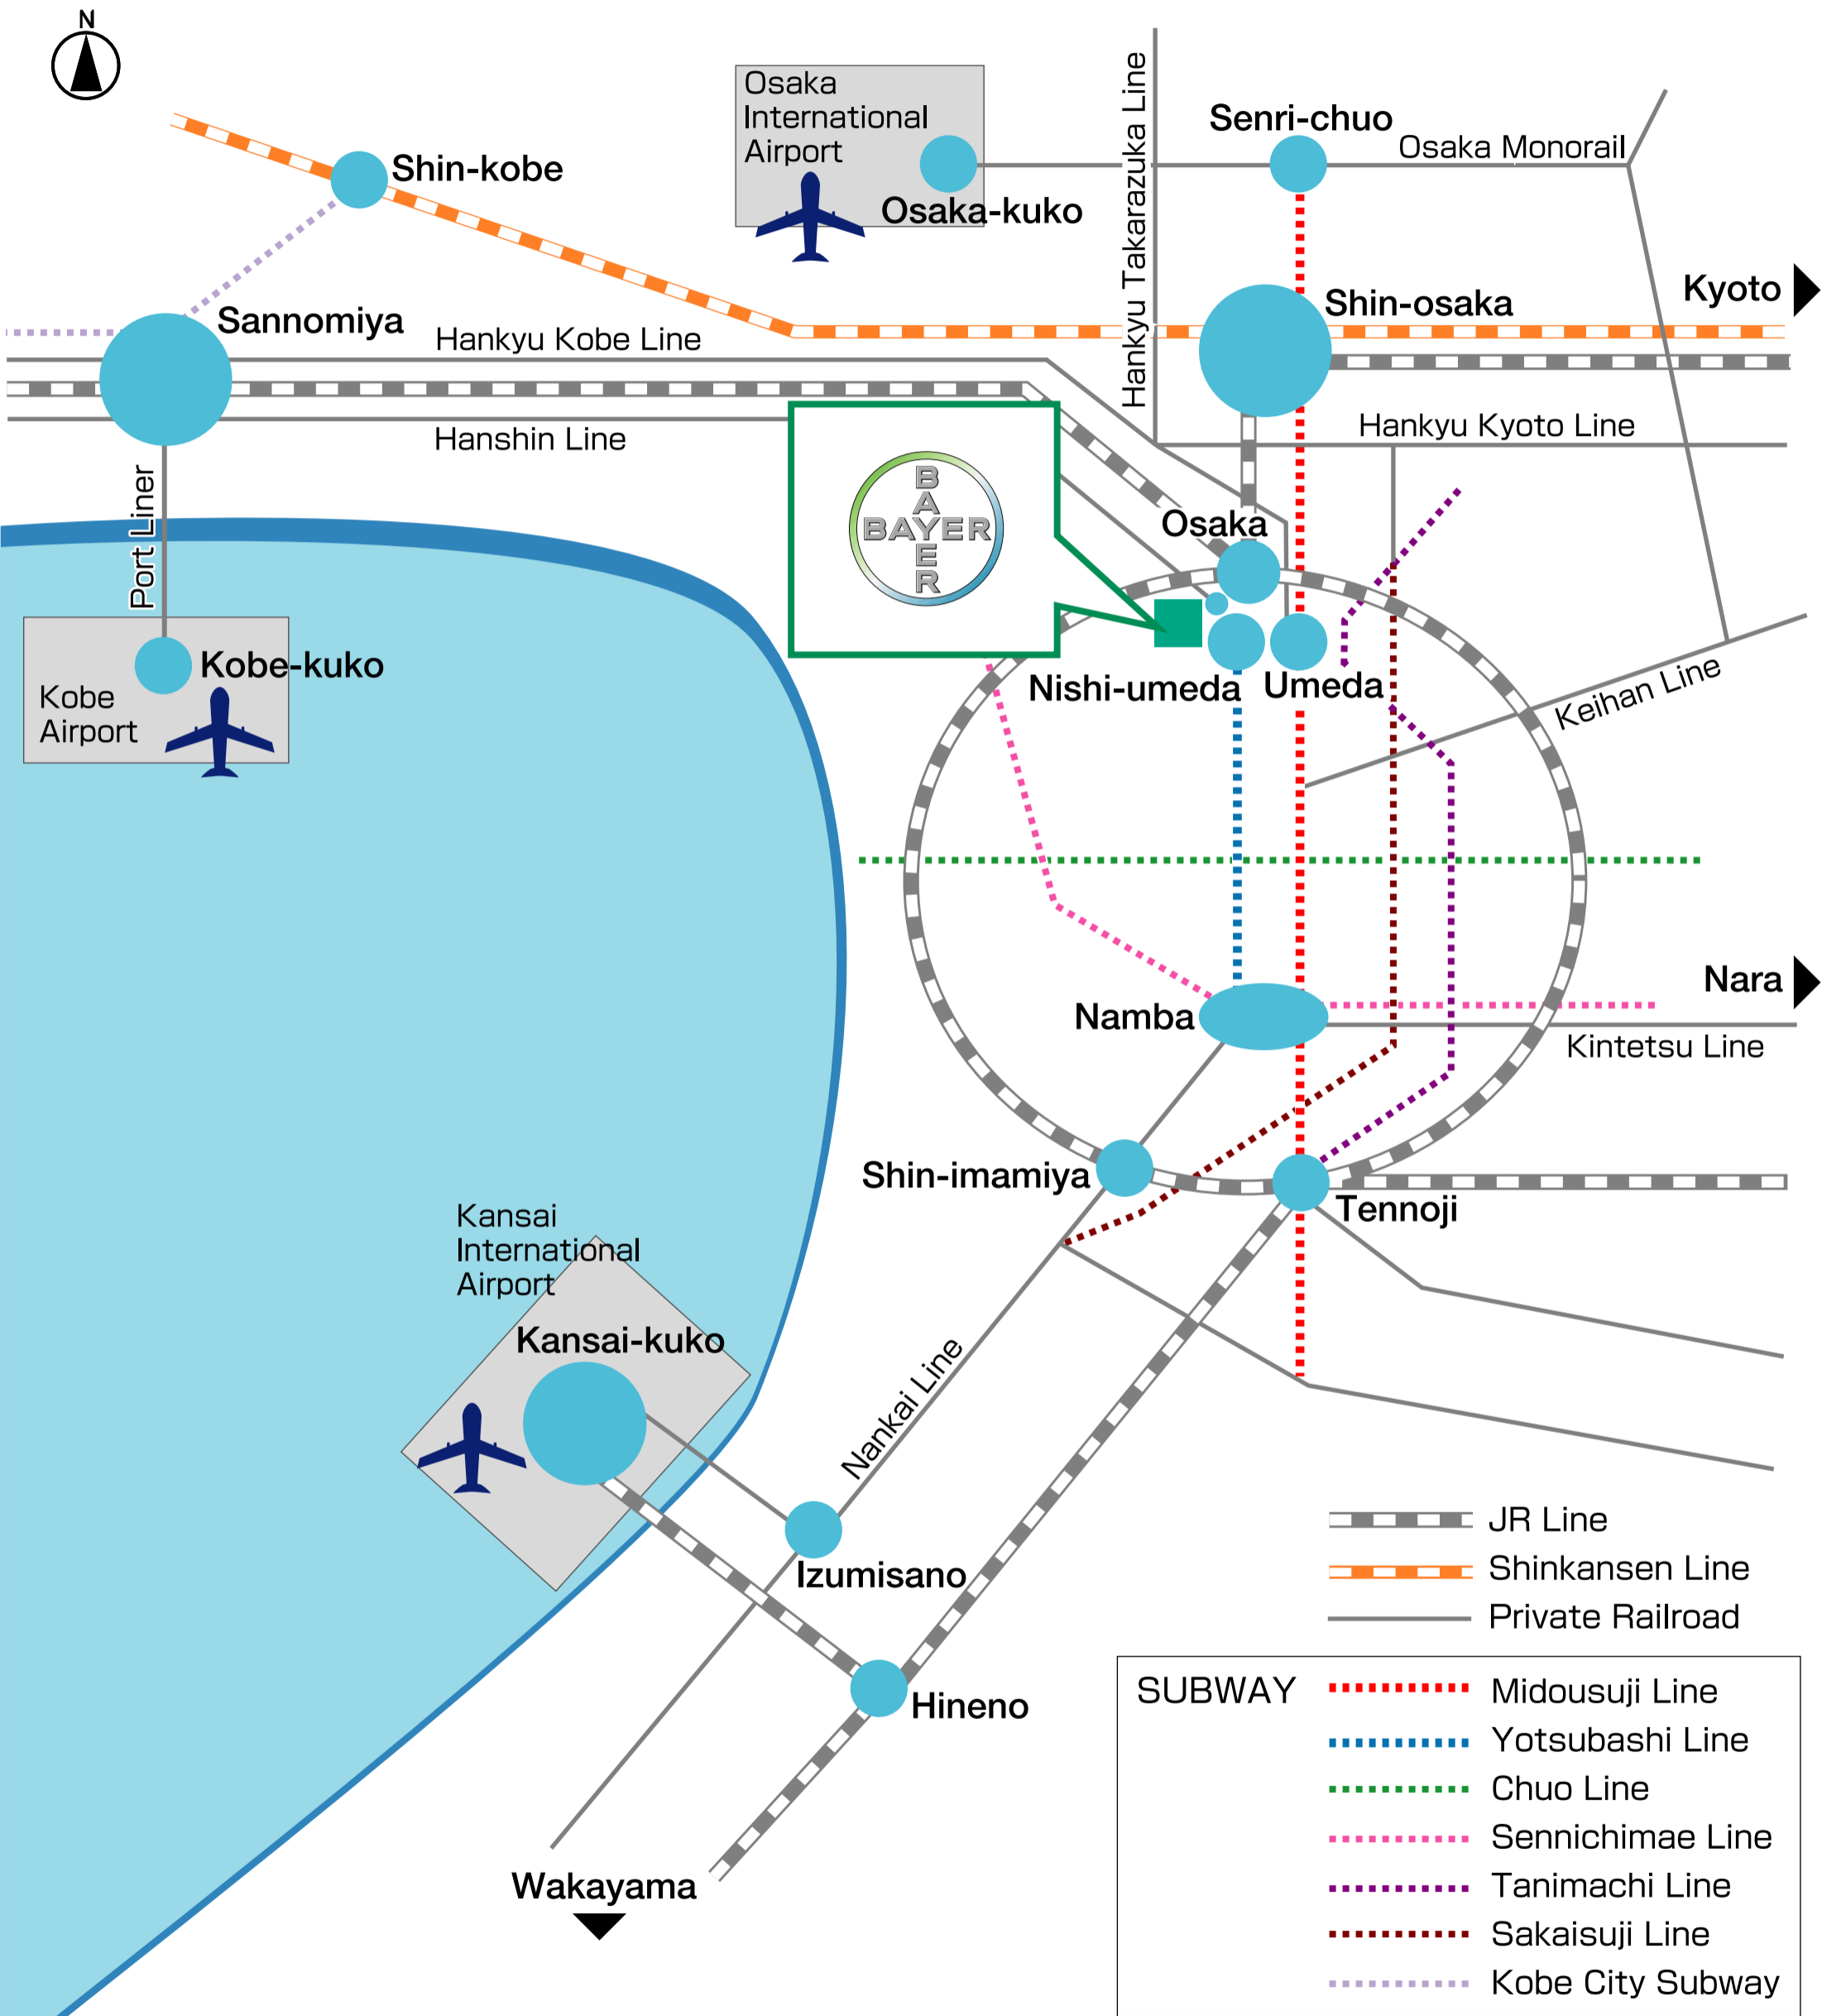

How to reach Bayer Osaka office (transportation map)

BREEZÉ TOWER, 4-9, Umeda 2-chome, Kita-ku, Osaka 530-0001

Phone: +81-6-6133-7000 (reception)

* Please receive a security card at the building reception on the first floor before visiting the Bayer reception on the 26th floor.

Access from airports and Shinkansen's Shin-osaka Station to the office building (BREEZÉ TOWER)

- ◎ From Kansai Int'l Airport : 60 min. by car
: 70 min. by bus from Bus Stop No.5 to Osaka Station-Herbis Osaka
- ◎ From Osaka Int'l Airport : 30 min. by car
- ◎ From Kobe Airport : 45 min. by car
- ◎ From Shin-osaka Station: 20 min. by car