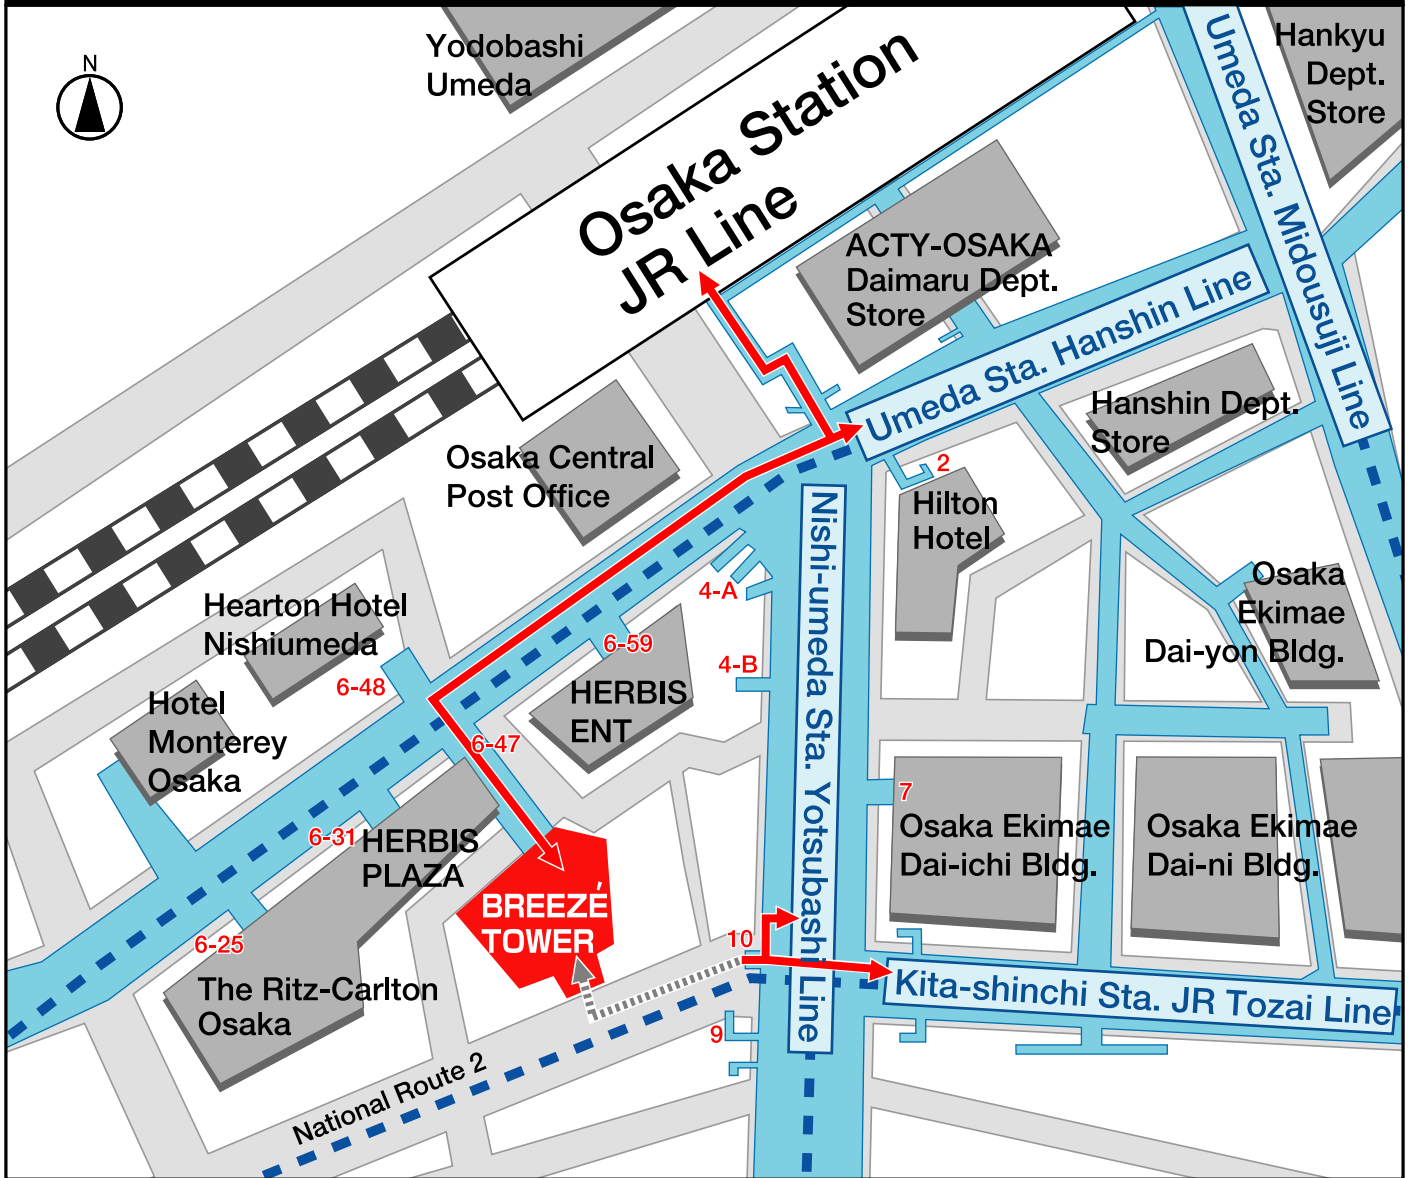

How to reach Bayer Osaka office (underground walkway)

 Underground walkway

 6-47 Entrance/Exit of underground walkway